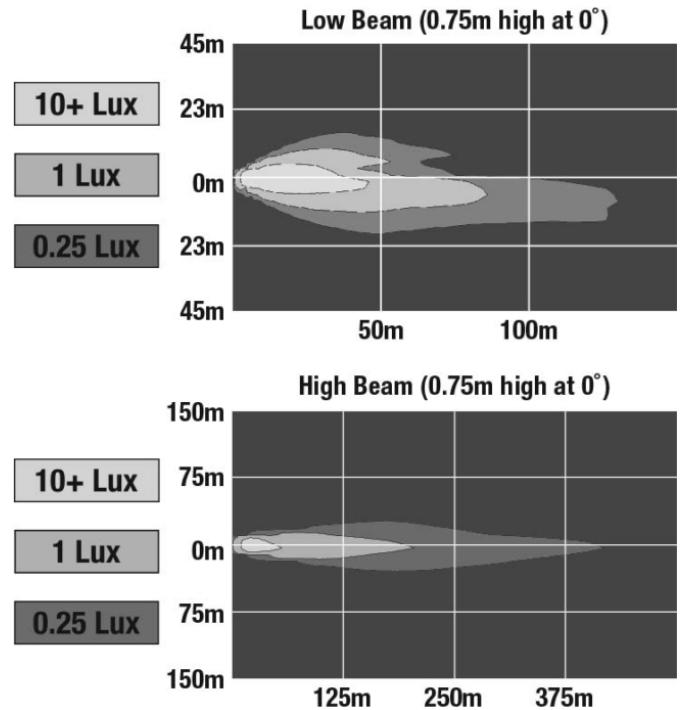

Peterbilt POD LED Headlights - Model 9600

PRODUCT INFORMATION

Description	12V Peterbilt LED Heated Headlight, Right-hand, Chrome Bezel (Single light)
Height	215.00 mm / 8.46 in
Width	443.00 mm / 17.44 in
Depth	210.00 mm / 8.27 in
Shape	Stylized
Outer Lens Material	Polycarbonate
Outer Lens Color	Clear
Housing Material	Polycarbonate
Housing Color	Black
Bezel Color	Chrome
Minimum Operating Temperature	-40 °C / -40 °F
Maximum Operating Temperature	65 °C / 149 °F
Connector or Wiring	Deutsch DT04-8PA
Mating Connector	Deutsch DT06-8SA
Product Weight	5.65 lbs / 2.56 kgs
Shipping Weight	7.00 lbs / 3.18 kgs

PHOTOMETRIC SPECIFICATIONS

Raw Lumen Output	2895 (High Beam); 1200 (Low Beam)
Effective Lumen Output	1020 (High Beam); 614 (Low Beam)
Candela Output	50400 (High Beam); 26690 (Low Beam)
Nominal LED Color Temperature	5000 K
Beam Pattern(s)	Forward Lighting - Daytime Running Light Forward Lighting - High Beam (DOT) Forward Lighting - Low Beam (DOT) Signalization - Front Position Signalization - Marker Signalization - Turn (Front)